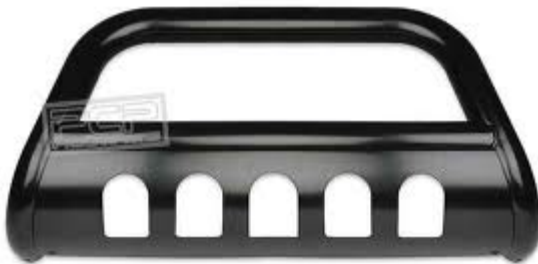

Bull Bar - Make It Fit

\$149.99

These are very high quality stainless steel bull bars.

The brackets are for a 2007 Yukon, so will probably fit many GM trucks etc.

Now lots of customers make this fit, by manipulating the brackets or making their own.

All bull bars are the same, it is the brackets that are vehicle specific. So if you are creative, this is a great deal!!!!

Bull Bar 2004-2006 Dodge Ram – Black Bull Bar

\$139.99

Note: Not exactly like picture.